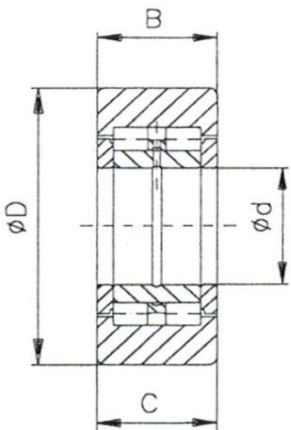

OMNIA Wälzlager GmbH

Tel.: 07950 9870-0 Fax: 07950-9870-20

E-Mail: info@omnia-waelzlager.de

www.omnia-waelzlager.de

Ersatzteile
BAUMANN

sofort
verfügbar

Hubmastrolle

$\varnothing d$	$\varnothing D$	B	C	α	OMNIA	BAUMANN
35,0	88,0	36,0	31,0	1°	R.0171	41109
50,0	109,0	41,0	37,0	2°	R.0141	50945
50,0	109,0	41,0	37,0		R.0142	64632
55,0	120,0	49,0	45,0	2°	R.0128	50800
55,0	123,0	49,0	45,0	2°	R.0187	202815
70,0	148,6	59,0	55,0	2°	R.0125	61679
80,0	175,0	66,0	60,0	2°	R.0145	50213

✓

Stützrolle

$\varnothing d$	$\varnothing D$	B	C	OMNIA	BAUMANN
65,0	149,0	50,0	47,5	R.0139	52073
65,0	160,0	59,0	53,0	R.0146	50855
80,0	175,0	72,0	72,0	R.0124	61680
90,0	190,0	83,0	83,0	R.0140	50244

✓

Stützrolle mit Deckel

www.omnia-waelzlager.de

Ersatzteile
BAUMANN

sofort
verfügbar

Ketten-Umlenkrolle

ϕd	ϕD	B	C	ϕM	OMNIA	BAUMANN	
35,0	70,0	44,0	42,0	78,0	R.0120	41196	✓
50,0	90,0	54,0	51,0	100,0	R.0144	54863	
60,0	110,0	60,0	51,0	120,0	R.0143	56395	
70,0	148,0	70,0	62,0	162,0	R.0123	61681	