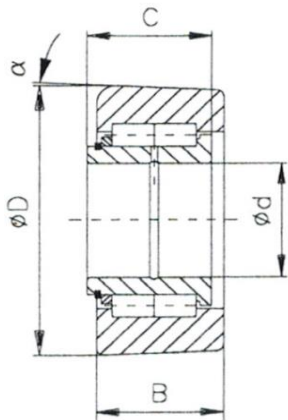

OMNIA Wälzlager GmbH

Tel.: 07950 9870-0 Fax: 07950-9870-20

E-Mail: info@omnia-waelzlager.de

www.omnia-waelzlager.de

Ersatzteile
BAUMANN

sofort
verfügbar

Hubmastrolle

$\varnothing d$	$\varnothing D$	B	C	α	OMNIA	BAUMANN
35,0	88,0	36,0	31,0	1°	R.0171	41109
50,0	109,0	41,0	37,0	2°	R.0141	50945
50,0	109,0	41,0	37,0		R.0142	64632
55,0	120,0	49,0	45,0	2°	R.0128	50800
55,0	123,0	49,0	45,0	2°	R.0187	202815
70,0	148,6	59,0	55,0	2°	R.0125	61679
80,0	175,0	66,0	60,0	2°	R.0145	50213

✓

Stützrolle

$\varnothing d$	$\varnothing D$	B	C	OMNIA	BAUMANN
65,0	149,0	50,0	47,5	R.0139	52073
65,0	160,0	59,0	53,0	R.0146	50855
80,0	175,0	72,0	72,0	R.0124	61680
90,0	190,0	83,0	83,0	R.0140	50244

✓

Stützrolle mit Deckel

www.omnia-waelzlager.de

Ersatzteile
BAUMANN

sofort
verfügbar

Ketten-Umlenkrolle

ϕd	ϕD	B	C	ϕM	OMNIA	BAUMANN	
35,0	70,0	44,0	42,0	78,0	R.0120	41196	✓
50,0	90,0	54,0	51,0	100,0	R.0144	54863	
60,0	110,0	60,0	51,0	120,0	R.0143	56395	
70,0	148,0	70,0	62,0	162,0	R.0123	61681	