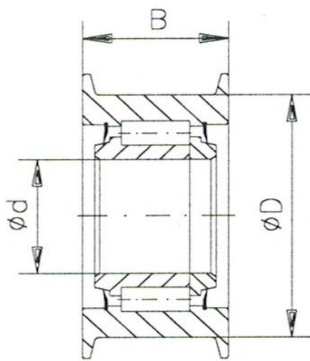

### Ketten-Umlenkrolle leichte Baureihe

| Ø d  | Ø D   | B    | OMNIA  | ELECAR |   |
|------|-------|------|--------|--------|---|
| 40,0 | 70,0  | 26,5 | OB 051 | 901129 |   |
| 40,0 | 80,0  | 28,0 | OB 052 | 900655 | ✓ |
| 40,0 | 85,0  | 38,0 | OB 053 | 901062 | ✓ |
| 40,0 | 80,0  | 43,0 | OB 054 | 901128 |   |
| 50,0 | 100,0 | 42,0 | OB 055 | 901076 | ✓ |
| 50,0 | 100,0 | 48,0 | OB 065 | 906284 |   |
| 55,0 | 110,0 | 58,0 | OB 056 | 901127 | ✓ |
| 55,0 | 130,0 | 67,0 | OB 057 | 901126 | ✓ |
| 60,0 | 130,0 | 82,0 | OB 066 | 904084 |   |
| 70,0 | 155,0 | 71,0 | OB 068 | 901125 |   |