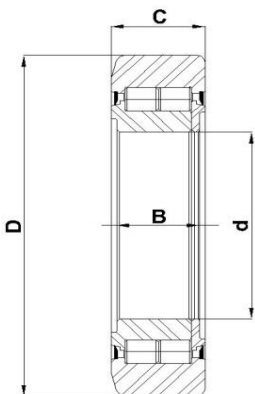

Typ 3

$\varnothing d$	$\varnothing D$	C	B	OMNIA	LINDE
75,0	129,3	34,0	30,0	OB 235	000 924 9427
					000 924 9450
75,0	130,0	34,0	30,0	OB 236	000 924 9428
					000 924 9451

✓

✓