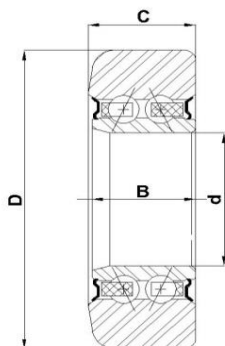

Typ 6 (Kugeln)

$\varnothing d$	$\varnothing D$	C	B	OMNIA	LINDE	
35,0	80,9	26,0	25,2	OBS 1412	000 924 9504	✓
35,0	81,2	26,0	25,2	OBS 1413	000 924 9505	✓
35,0	81,5	26,0	25,2	OBS 1414	000 924 9506	
40,0	89,9	29,0	27,0	OBS 1393	000 924 9475	✓
40,0	90,2	29,0	27,0	OBS 1394	000 924 9476	✓
40,0	90,5	29,0	27,0	OBS 1395	000 924 9477